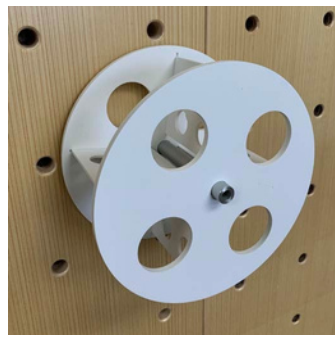

Flush Monitor Mount (15"-42" TV/Monitors)
(2 flush mount locking pins included)
51 €

Washer
Gray plastic 1.5" diameter
2.50 €

S - Hook
Gray plastic 2" height
5 €

Bin (white)
10.5" x 11.5" x 12" Steel
(includes 2, 300mm pins)
260 €

Clothes Rod
Includes 2 (300mm pins)
24"
130 €
48"
140 €

Folder bin
12.4" x 10.5" x 4"
includes 1 flush mount pin
32 €

Pencil/Pen Can
1 locking pin
41 €

STEM Pulley / Crane
(.5" PVC)
600 €

STEM Tumbler
17.75" diameter 1 locking pin
(Pulley crane set required)
(.25" PVC)
450 €

STEM Catapult
(.5" starboard)
250 €

STEM Clear Tube
4" x 120"
(8 non-locking pins)
160 €

STEM Ball Drop
4 flush mount pins
8 non-locking pins
(.5" PVC)
600 €

STEM Paddle Wheel
8.5" diameter 1 non-locking pin
(.25" PVC)
175 €