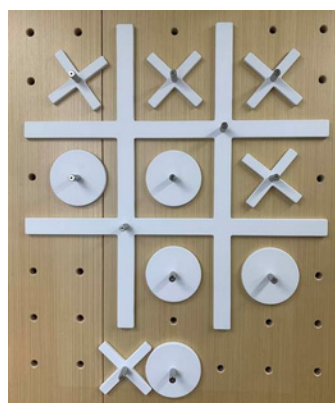

STEM Catapult
(.5" starboard)
250 €

STEM Clear Tube
4" x 120"
(8 non-locking pins)
160 €

STEM Ball Drop
4 flush mount pins
8 non-locking pins
(.5" PVC)
600 €

STEM Paddle Wheel
8.5" diameter 1 non-locking pin
(.25" PVC)
175 €

Climbing Holds
(12 quantity)
(starboard plastic)
White, black, or blue 4
straight, 4 curve, 4 circle
1,200 €

STEM Swing Arm
18.5" length 3
non-locking pins
(.25" PVC)
175 €

Climbing Holds Custom
(12 quantity) gray or
custom color 4
directions includes 24
locking pins 9 short, 3
long
3,900 € (gray)
5,100 € (color)