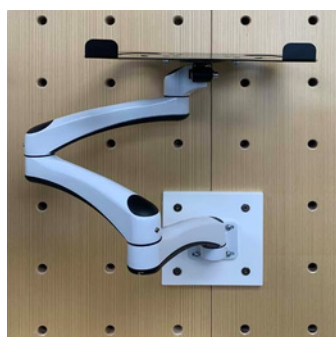

130 mm (5.2") **2.00 €**

300 mm (11.9") **3.50 €**

Flush Pin Hook
Includes locking pin
22 €

Coat Hook
2.5" x 3.5"
20 €
*includes locking pin

Wire Basket (12x9x8)
40 €
*includes 2 locking pins

Basket (12x9x6)
80 €
*includes 2 locking pins

Pin Grip Sleeve
Fits standards pin from
50mm to 300mm
(does not include pin)
8 €

Small Paper Clip
2.5" wide
18 €
*includes locking pin

Collateral Holder
Acrylic (fits 8.5x11)
includes 2 locking pins
50 €

Large Paper Clip
8" wide
25€
*includes locking pin

Swing arm light bracket 4' extension
includes 4 locking pins
180 €

Swing arm desk
includes 4 locking pins
(12"x9" laptop plate)
216 €

Magnetic Whiteboard
14"x 22"
(4 flush mount locking pins included)
96 €

Magnetic Whiteboard
23.5"x 42"
(4 flush mount locking pins included)
250 €

Small Desktop
23 5/8" W x 19 1/2" D
(3 non-locking 130mm pins included)
175 €

Large Desktop
47 1/8"W x 19.5" D
(5 non-locking 130mm pins included)
300 €