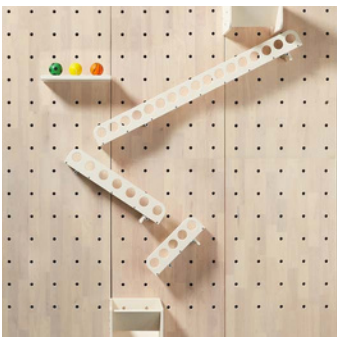

STEM Ball Drop
4 flush mount pins
8 non-locking pins
(.5" PVC)
600 €