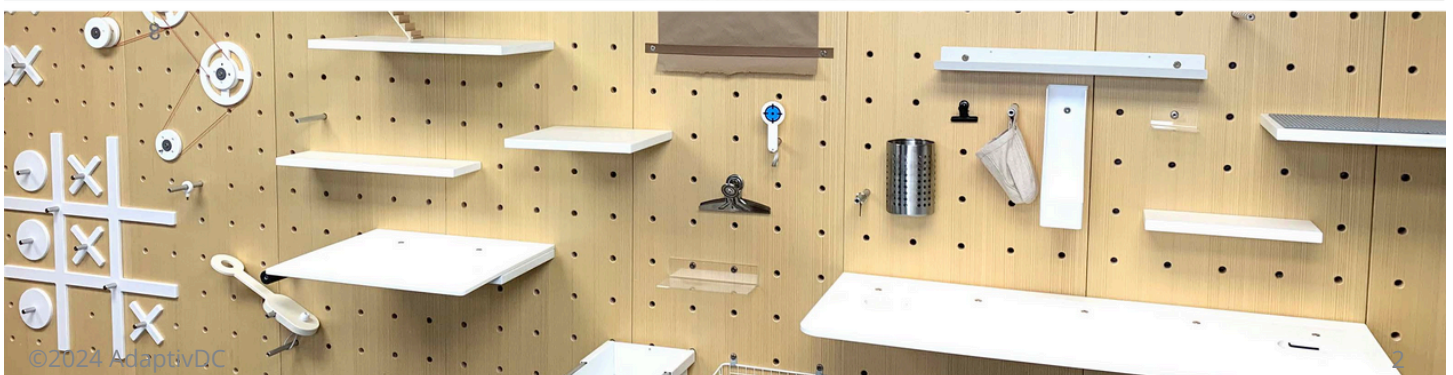

myWall.

2024 CATALOG

INDIVIDUAL PARTS