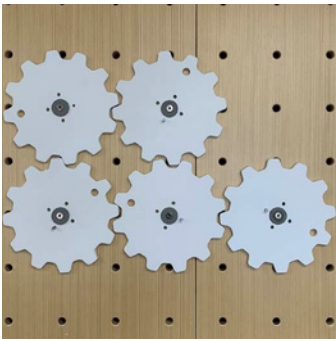

Climbing Holds
(12 quantity)
(starboard plastic)
White, black, or blue 4
straight, 4 curve, 4 circle
1,200 €

STEM Swing Arm
18.5" length 3
non-locking pins
(.25" PVC)
175 €

Climbing Holds Custom
(12 quantity) gray or
custom color 4
directions includes 24
locking pins 9 short, 3
long
3,900 € (gray)
5,100 € (color)

Tic-Tac-Toe
(Grid / 5 "O" / 5 "X")
White or black
289 €

STEM Gears
 10" diameter
 .5" white PVC
 5 gears with locking pins
440 €

STEM Gears Extension
 50" length
 .5" white PVC 2 locking pins
221 €

Retail Pin
 4" or 6"
 (1 flush mount pin included)
18 €