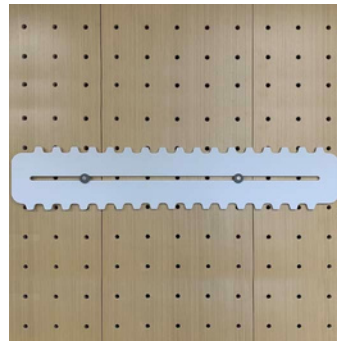

Climbing Holds
(12 quantity)
(starboard plastic)
White, black, or blue 4
straight, 4 curve, 4 circle
1,200 €

STEM Swing Arm
18.5" length 3
non-locking pins
(.25" PVC)
175 €

Climbing Holds Custom
(12 quantity) gray or
custom color 4
directions includes 24
locking pins 9 short, 3
long
3,900 € (gray)
5,100 € (color)

Tic-Tac-Toe
(Grid / 5 "O" / 5 "X")
White or black
289 €

STEM Gears
 10" diameter
 .5" white PVC
 5 gears with locking pins
440 €

STEM Gears Extension
 50" length
 .5" white PVC 2 locking pins
221 €

Retail Pin
 4" or 6"
 (1 flush mount pin included)
18 €

Long retail pin
 (12") 1 flush locking pins
120 €

Ring Toss
 standard shelf
 (14"x11.8"x1")
140 €

Basketball Hoop
85€

Target set
 5 targets 50mm pins
 (magnetic)
 Lanyards included
200 €

Lego Shelf
 (23.5"x11.8"x1")
185 €