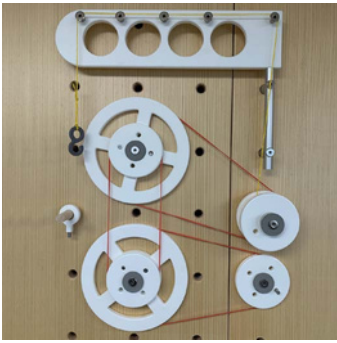

Flush Monitor Mount (15"-42" TV/Monitors)
(2 flush mount locking pins included)
51 €

Washer
Gray plastic 1.5" diameter
2.50 €

S - Hook
Gray plastic 2" height
5 €

Bin (white)
10.5" x 11.5" x 12" Steel
(includes 2, 300mm pins)
260 €

Clothes Rod
Includes 2 (300mm pins)
24"
130 €
48"
140 €

Folder bin
12.4" x 10.5" x 4"
includes 1 flush mount pin
32 €

Pencil/Pen Can
1 locking pin
41 €

STEM Pulley / Crane
(.5" PVC)
600 €

STEM Tumbler
17.75" diameter 1 locking pin
(Pulley crane set required)
(.25" PVC)
450 €